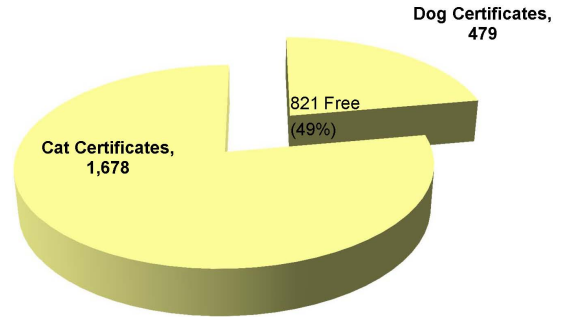

Highlights for 2013

as of September 30, 2013

Adoption Program 2013 (as of 9/30/13)

Total adoptions this year: 97

**Spay/Neuter Program
Program to Date as of 9/30/13**

Total Cat and Dog Certificates Issued: 2,157

**Chompers Pet Food Bank
Program to Date as of 9/30/13**

**CY 2013 AWLMC Allocated Expenses
Through September 30, 2013**

Mission Statement

“The Animal Welfare League of Montgomery County (AWLMC) seeks to enhance the lives of Montgomery County, MD residents and animals through educational programs, pet adoption and animal shelter programs, and low cost spay and neuter services.”