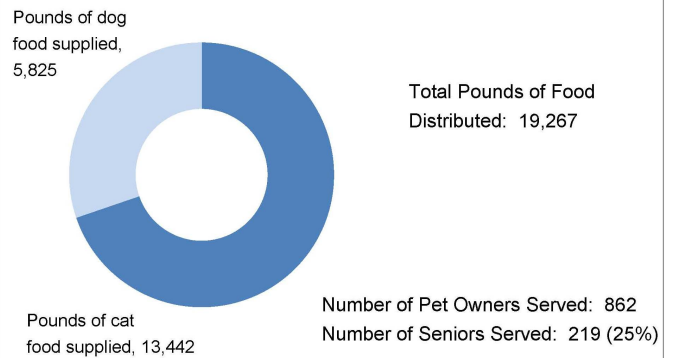

Highlights for 2013

as of September 30, 2013

Adoption Program 2013 (as of 9/30/13)

Total adoptions this year: 97

**Spay/Neuter Program
Program to Date as of 9/30/13**

Total Cat and Dog Certificates Issued: 2,157

**Chompers Pet Food Bank
Program to Date as of 9/30/13**

**CY 2013 AWLMC Allocated Expenses
Through September 30, 2013**

Mission Statement

“The Animal Welfare League of Montgomery County (AWLMC) seeks to enhance the lives of Montgomery County, MD residents and animals through educational programs, pet adoption and animal shelter programs, and low cost spay and neuter services.”