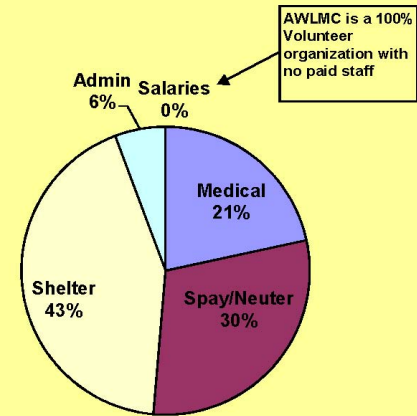

Highlights for 2013

as of September 30, 2013

Adoption Program 2013 (as of 9/30/13)

Total adoptions this year: 97

**Spay/Neuter Program
Program to Date as of 9/30/13**

Total Cat and Dog Certificates Issued: 2,157

**Chompers Pet Food Bank
Program to Date as of 9/30/13**

**CY 2013 AWLMC Allocated Expenses
Through September 30, 2013**

Mission Statement

“The Animal Welfare League of Montgomery County (AWLMC) seeks to enhance the lives of Montgomery County, MD residents and animals through educational programs, pet adoption and animal shelter programs, and low cost spay and neuter services.”

We are always seeking contributions and 94% of the money goes directly to our programs.

Animal Welfare League of Montgomery County
PO Box 7041, Gaithersburg, MD 20898 • 301-740-2511