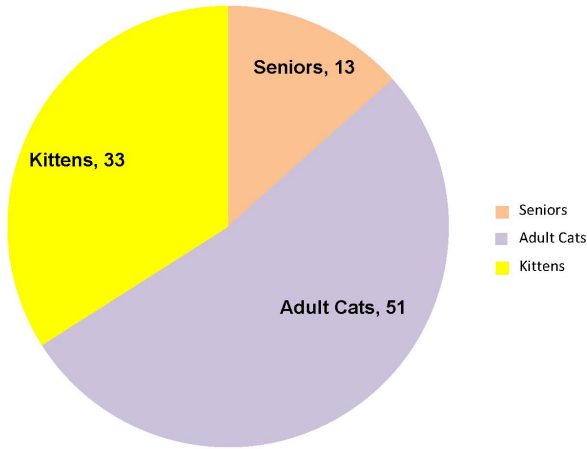

Highlights for 2013

as of September 30, 2013

Adoption Program 2013 (as of 9/30/13)

Total adoptions this year: 97

**Spay/Neuter Program
Program to Date as of 9/30/13**

Total Cat and Dog Certificates Issued: 2,157

**Chompers Pet Food Bank
Program to Date as of 9/30/13**

**CY 2013 AWLMC Allocated Expenses
Through September 30, 2013**

Mission Statement

“The Animal Welfare League of Montgomery County (AWLMC) seeks to enhance the lives of Montgomery County, MD residents and animals through educational programs, pet adoption and animal shelter programs, and low cost spay and neuter services.”

We are always seeking contributions and 94% of the money goes directly to our programs.

Animal Welfare League of Montgomery County
PO Box 7041, Gaithersburg, MD 20898 • 301-740-2511