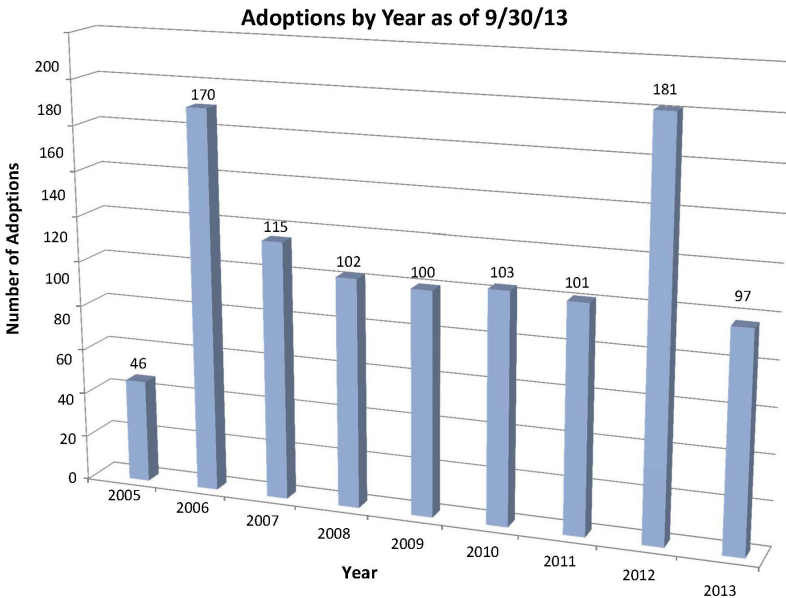

Highlights for 2013

as of September 30, 2013

Adoption Program 2013 (as of 9/30/13)

Total adoptions this year: 97

**Spay/Neuter Program
Program to Date as of 9/30/13**

Total Cat and Dog Certificates Issued: 2,157

**Chompers Pet Food Bank
Program to Date as of 9/30/13**

**CY 2013 AWLMC Allocated Expenses
Through September 30, 2013**

Mission Statement

“The Animal Welfare League of Montgomery County (AWLMC) seeks to enhance the lives of Montgomery County, MD residents and animals through educational programs, pet adoption and animal shelter programs, and low cost spay and neuter services.”