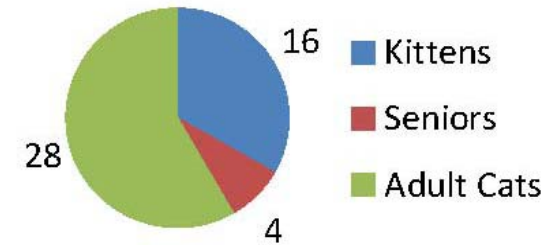

Spay Neuter Program

- 2,535 total certificates
 - 627 Dog certificates
 - 1,908 Cat certificates

Of those 954 were Free Certificates

CY 2014 AWLMC Allocated

Expenses through 4/25/14

AWLMC is a 100% Volunteer organization with no paid staff

Adoption Program 2014

(as of 4/25/14)

Total Adoptions this year: 48

Chompers Pet Food Bank Program to Date

- 23,917 lbs of pet food distributed to date
 - 1,096 Pet Owners Served
 - 261 Seniors (24%)

Adoptions by Year as of 4/25/14