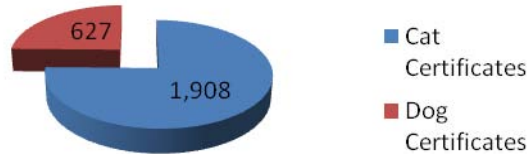

Spay Neuter Program

- 2,535 total certificates
 - 627 Dog certificates
 - 1,908 Cat certificates

Of those 954 were Free Certificates

CY 2014 AWLMC Allocated

Expenses through 4/25/14

AWLMC is a 100% Volunteer organization with no paid staff

Adoption Program 2014

(as of 4/25/14)

Total Adoptions this year: 48

Chompers Pet Food Bank Program to Date

- 23,917 lbs of pet food distributed to date
 - 1,096 Pet Owners Served
 - 261 Seniors (24%)

Adoptions by Year as of 4/25/14

Mission Statement

"The Animal Welfare League of Montgomery County (AWLMC) seeks to enhance the lives of Montgomery County, MD residents and animals through educational programs, pet adoption and animal shelter programs, and low cost spay and neuter services."