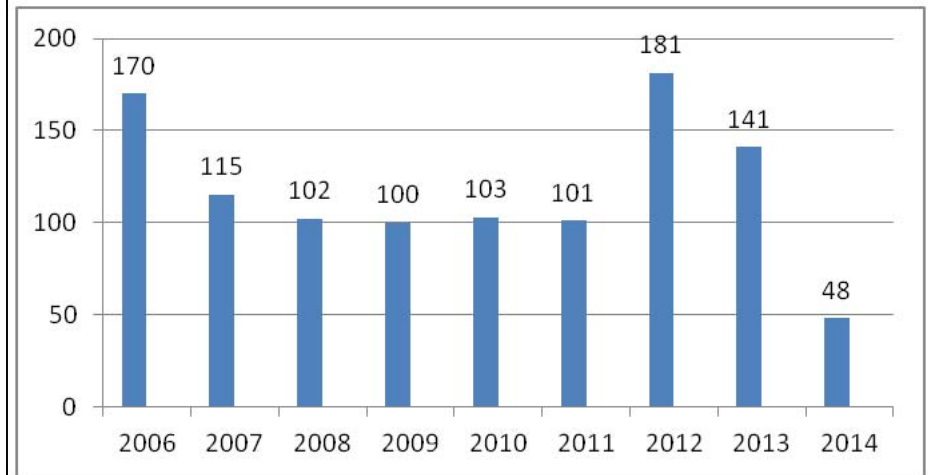

Spay Neuter Program

- 2,535 total certificates
 - 627 Dog certificates
 - 1,908 Cat certificates

Of those 954 were Free Certificates

CY 2014 AWLMC Allocated

Expenses through 4/25/14

AWLMC is a 100% Volunteer organization with no paid staff

Adoption Program 2014

(as of 4/25/14)

Total Adoptions this year: 48

Chompers Pet Food Bank Program to Date

- 23,917 lbs of pet food distributed to date
 - 1,096 Pet Owners Served
 - 261 Seniors (24%)

Adoptions by Year as of 4/25/14

Mission Statement

"The Animal Welfare League of Montgomery County (AWLMC) seeks to enhance the lives of Montgomery County, MD residents and animals through educational programs, pet adoption and animal shelter programs, and low cost spay and neuter services."