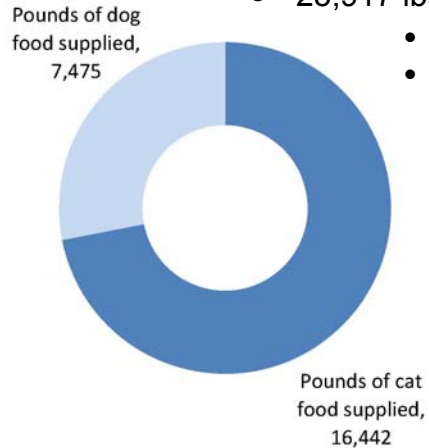

Adoption Program 2014

(as of 4/25/14)

Total Adoptions this year: 48

Chompers Pet Food Bank Program to Date

- 23,917 lbs of pet food distributed to date
 - 1,096 Pet Owners Served
 - 261 Seniors (24%)

Adoptions by Year as of 4/25/14

Mission Statement

"The Animal Welfare League of Montgomery County (AWLMC) seeks to enhance the lives of Montgomery County, MD residents and animals through educational programs, pet adoption and animal shelter programs, and low cost spay and neuter services."