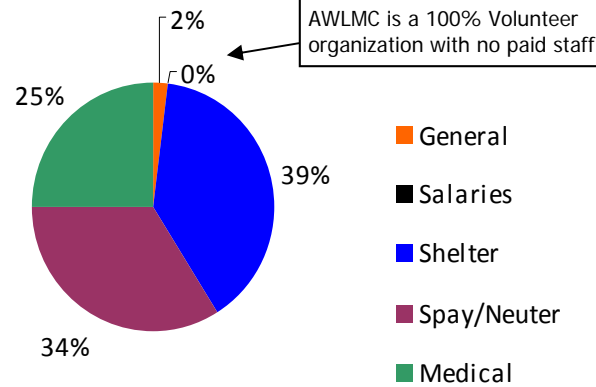

Spay Neuter Program

- 2,535 total certificates
 - 627 Dog certificates
 - 1,908 Cat certificates

Of those 954 were Free Certificates

CY 2014 AWLMC Allocated

Expenses through 4/25/14

AWLMC is a 100% Volunteer organization with no paid staff

Adoption Program 2014

(as of 4/25/14)

Total Adoptions this year: 48

Chompers Pet Food Bank Program to Date

- 23,917 lbs of pet food distributed to date
 - 1,096 Pet Owners Served
 - 261 Seniors (24%)

Adoptions by Year as of 4/25/14

Mission Statement

"The Animal Welfare League of Montgomery County (AWLMC) seeks to enhance the lives of Montgomery County, MD residents and animals through educational programs, pet adoption and animal shelter programs, and low cost spay and neuter services."